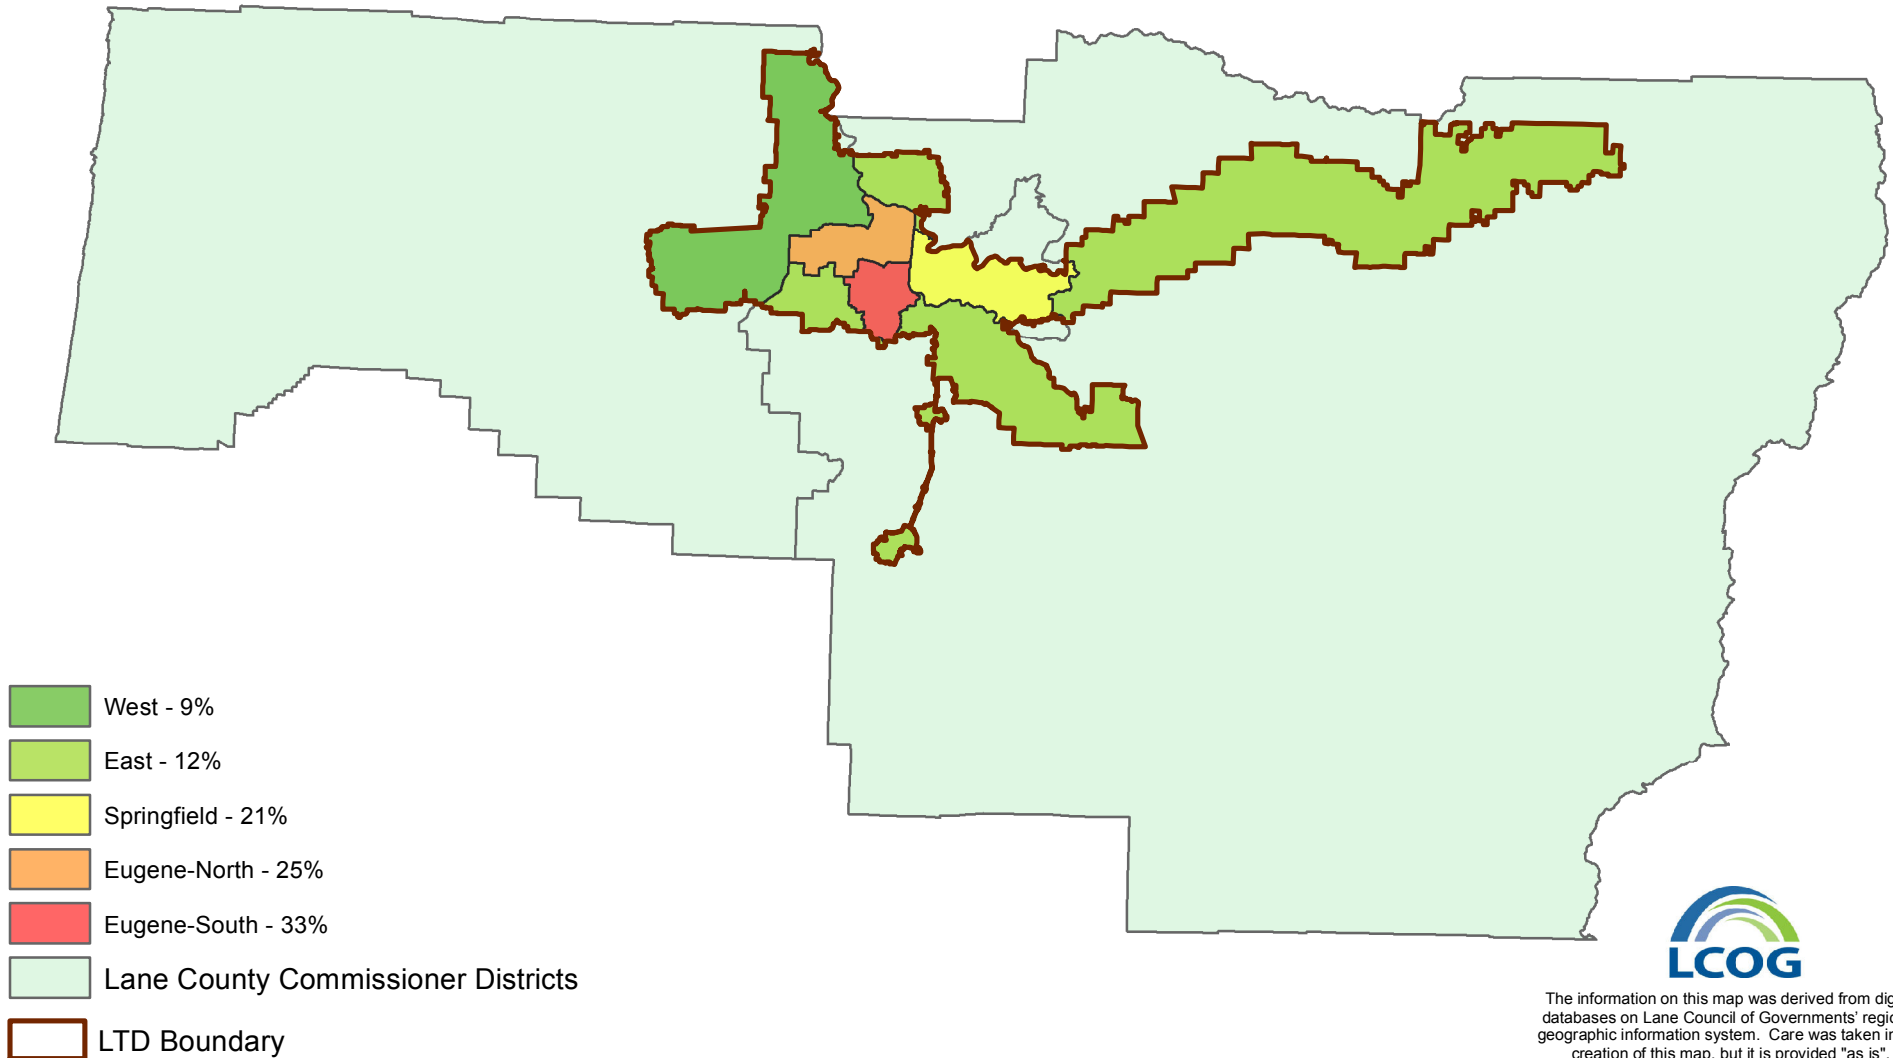

# 2016 Total Wages within LTD's Boundary by County Commissioner District

- The percentage is relative to the total wages inside of LTD's service area.

The information on this map was derived from digital databases on Lane Council of Governments' regional geographic information system. Care was taken in the creation of this map, but it is provided "as is". LCOG cannot accept any responsibility for errors, omissions, or positional accuracy in the digital data or the underlying records. Current designations (e.g., zoning) for specific parcels should be confirmed with the appropriate jurisdictions. There are no warranties, expressed or implied, accompanying this product. However, notification of any errors will be appreciated.